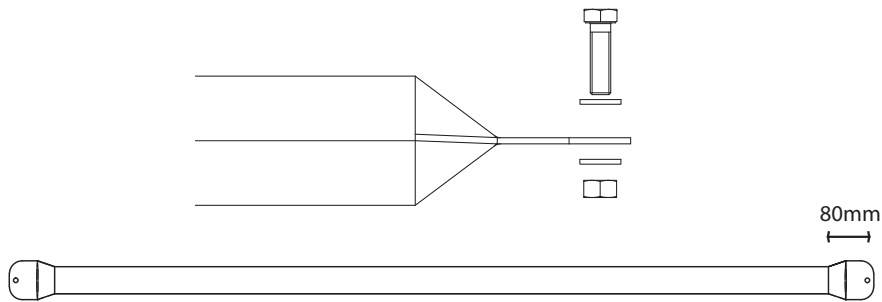

Please refer to *End Assembly S.O.P* for assembly instructions

Galvanized Tube
Flat ends with pierced hole for
10mm bolt