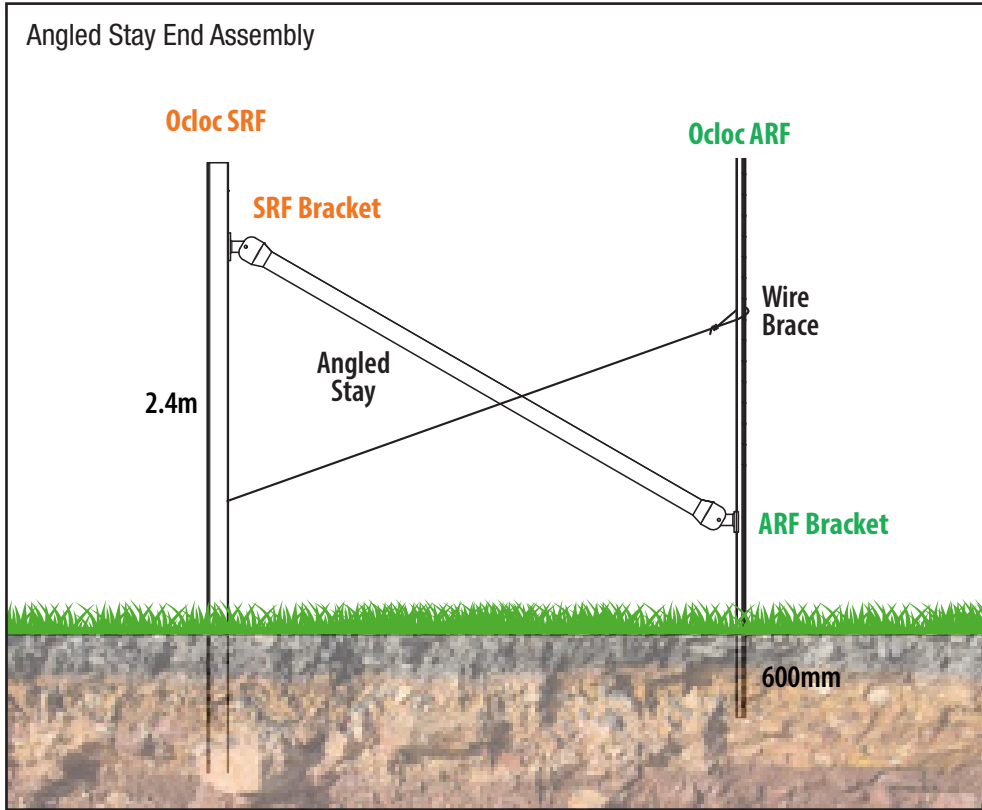

Please refer to *End Assembly S.O.P* for assembly instructions

Galvanized Tube
Flat ends with pierced hole for
10mm bolt