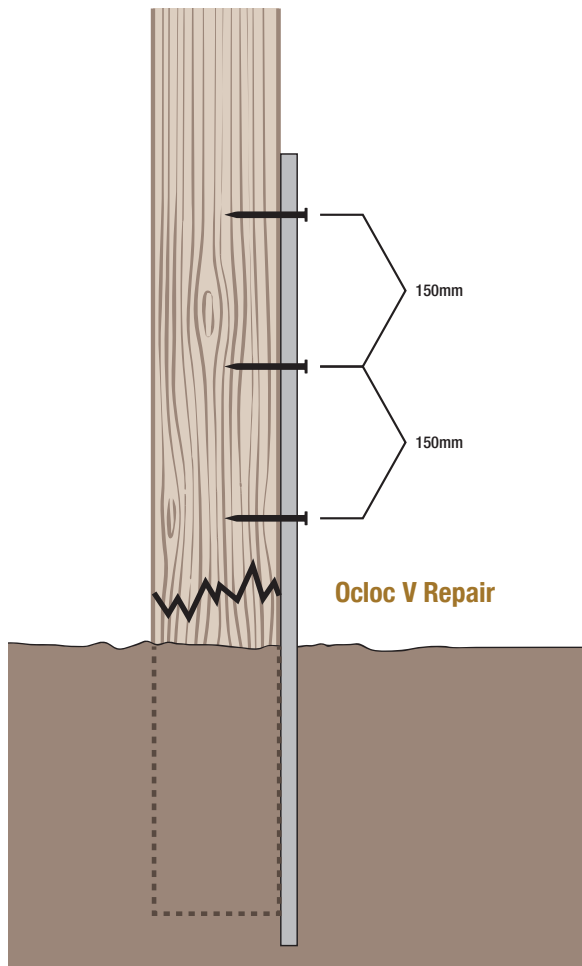

Ocloc™ V

+ SPINE HOLES

OCLOC V Repair System for wooden posts 100mm screw hole spacings Galfan protected.

OCLOC V 3 screws supplied.

Ocloc Broken Wood Post Solution V

Tonnes Fruit Per Hectare	CV 900mm	CV 1050mm	BV 900mm	BV 1050mm	BV 1200mm	AV 900mm	AV 1050mm	AV 1200mm
0 - 6	●	●						
6 - 12			●	●	●			
12 - 30			●	●	●	●	●	●
30 - 40						●	●	●
50								

Pricing includes 4 x 75mm batten screws and delivery within 200km from Adelaide excludes GST

Product Code	Lengths Available			Width	Metal Density	Thickness of Galfan Steel
CV	900mm	1050mm	NA	80mm	600 G	1.6mm
BV	900mm	1050mm	1200mm	80mm	450 - 500 G	1.8mm
AV	900mm	1050mm	1200mm	100mm	450 - 500 G	1.8mm