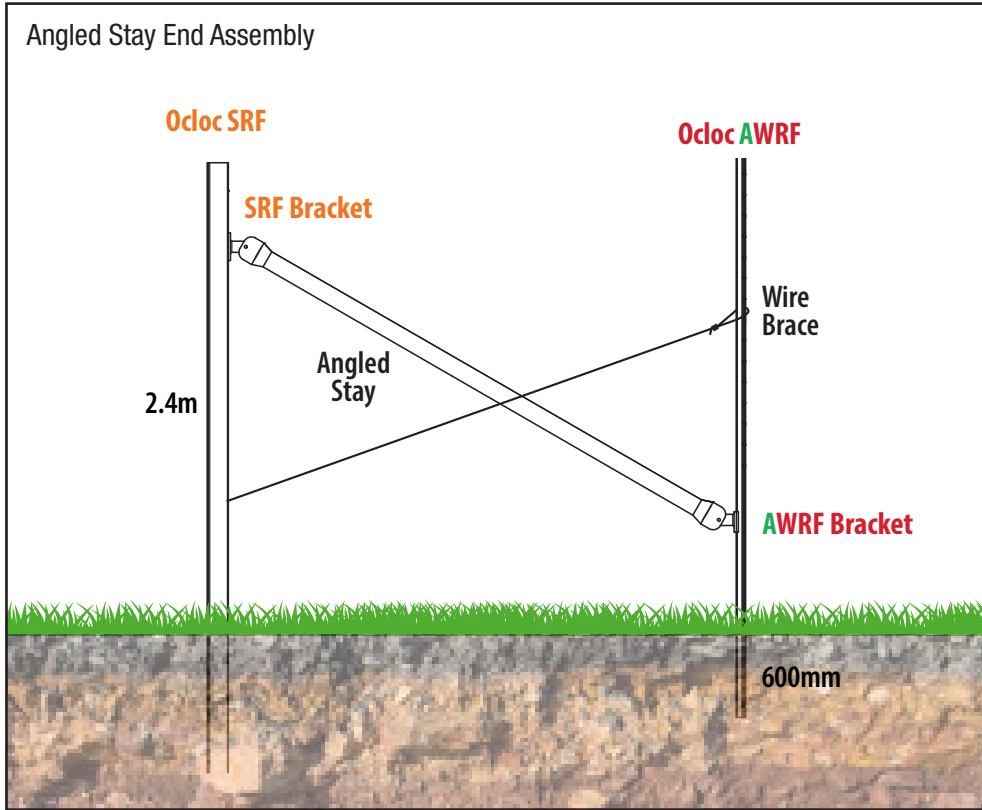

Please refer to *End Assembly S.O.P* for assembly instructions

Galvanized Tube
Flat ends with pierced hole for
10mm bolt