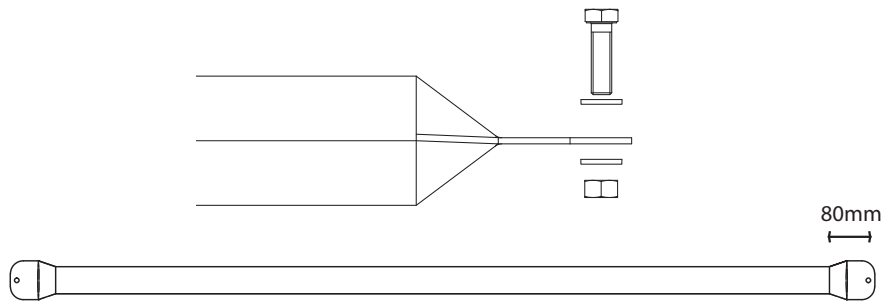

Please refer to *End Assembly S.O.P* for assembly instructions

Galvanized Tube
Flat ends with pierced hole for
10mm bolt