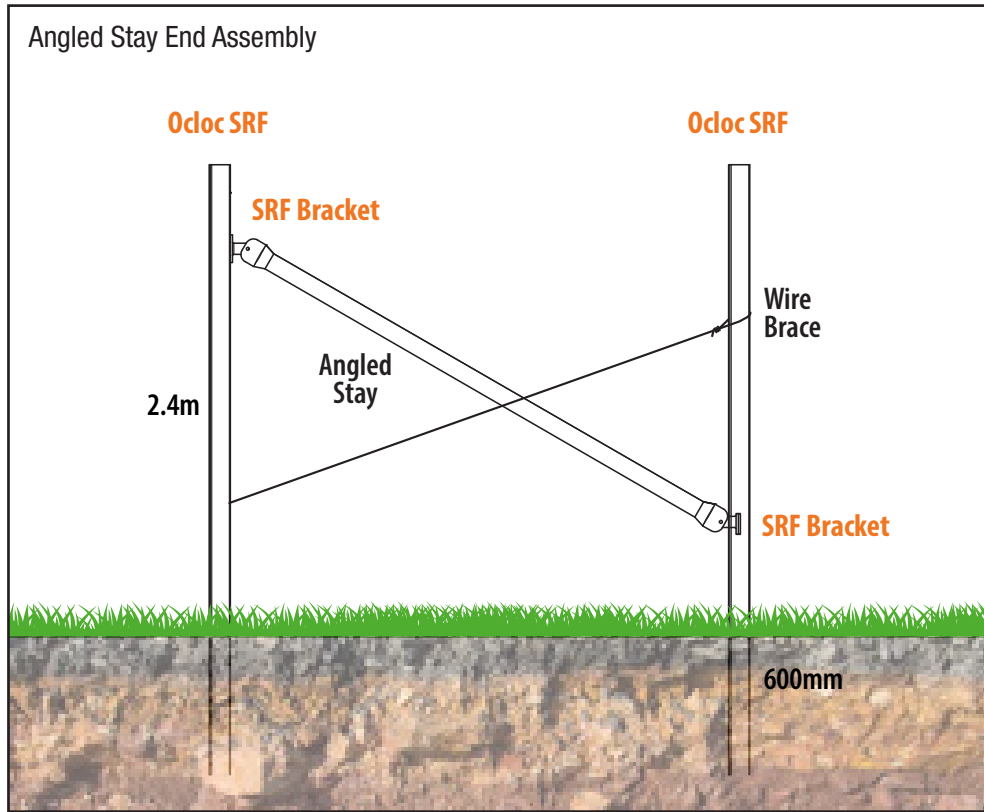

Please refer to *End Assembly S.O.P* for assembly instructions

Galvanized Tube
Flat ends with pierced hole for
10mm bolt